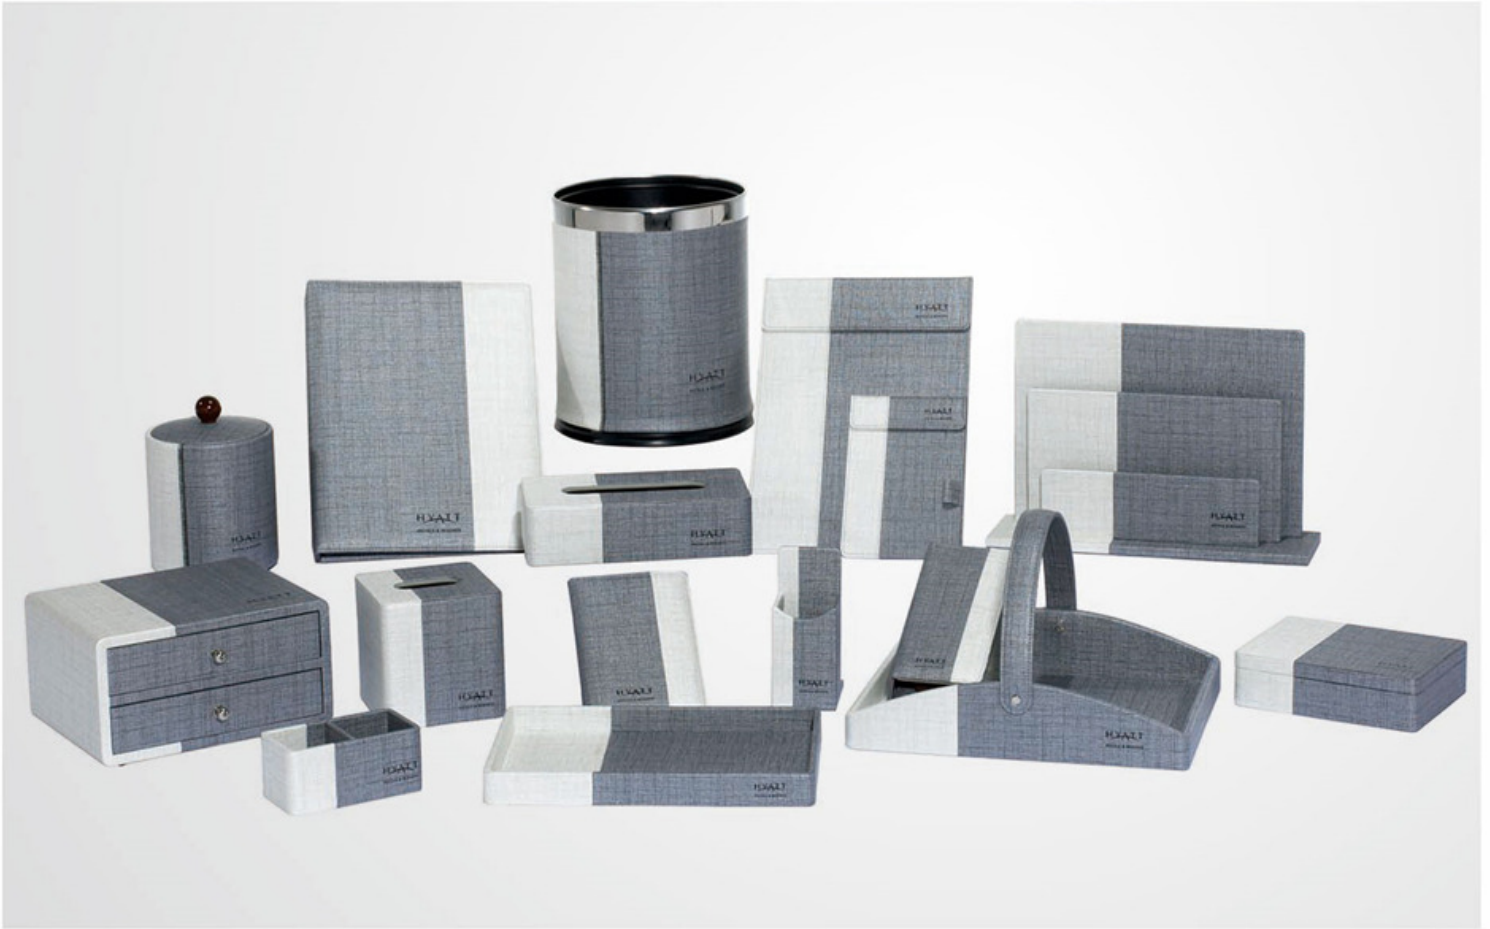

Product Item No.
16K00209

Meeting holder
Size:L240xW320mm

Product Item No.
16K00210

Remote holder
Size:L65xW85xH155mm

Product Item No.
16K00211

Double remote holder
Size:L165xW85xH160mm

Hotel rooms leather products series