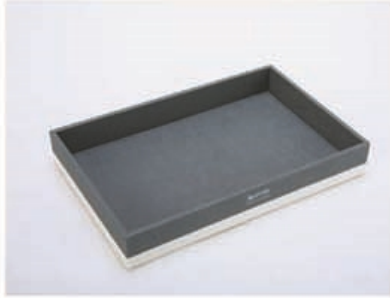

Product Item No.
16K00103

Ice Bucket
Size:Φ137xH175mm

Product Item No.
16K00104

Cashier folder
Size:L150xW240xH20mm

Product Item No.
16K00105

Dustbin
Size:L260xW190/220x150xH340mm

Hotel rooms leather products series

Product Item No.
16K00201

Tray
Size:L320xW210xH45mm

Product Item No.
16K00202

Data rack
Size:L355xW100xH240mm

Product Item No.
16K00203

Tea box
Size:L150xW80xH50/40mm

Product Item No.
16K00204

Shoes box
Size:L400xW300xH80mm